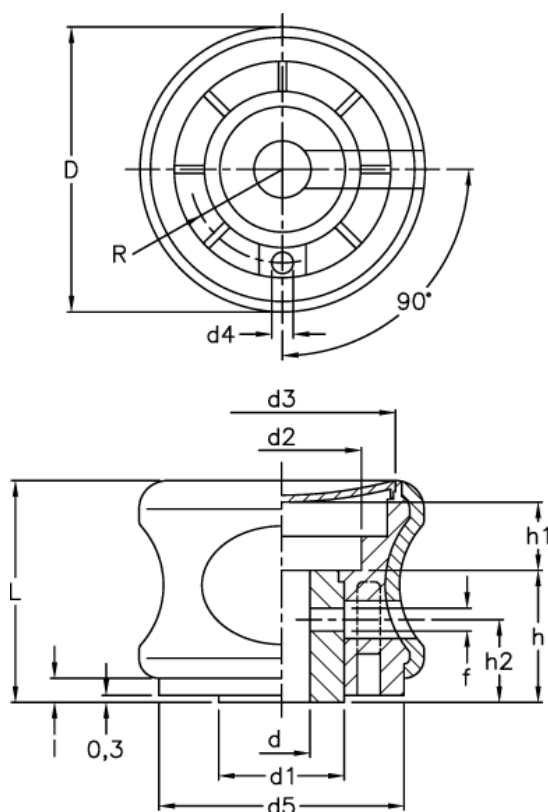

# Data Sheet

Article number: 23052151816

Description: E+G Grip knob  
EGK.50-A10-C6-SOFT, red cap

## Measures

D	= 63	h	= 30
d1	= 26	h1	= 9
d2	= 42	h2	= 16
d3	= 49.5	l	= 3.5
d4	= 6.2	L	= 44
d5	= 55	R	= 19
d H7	= 12		
f	= 5		